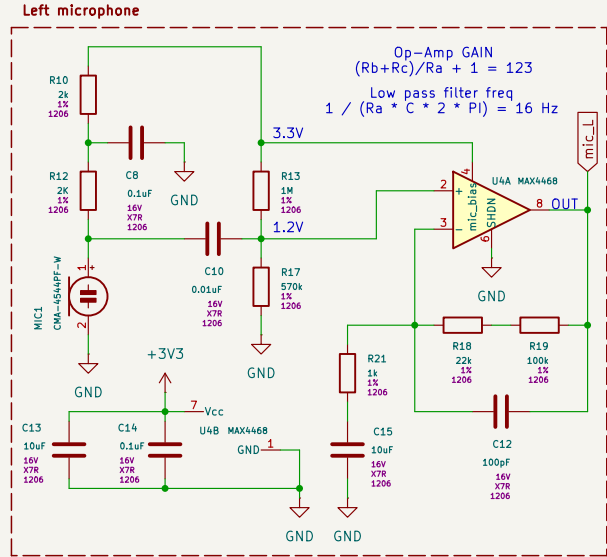

ERASMUS+ GEMS RUBY

Erasmus+ project KA2: Cooperation partnerships in higher education
 2022-1-SI01-KA220-HED-000087727
 Contact: gasper.skulj@fs.uni-lj.si

GEMS – Graceful Equalising of Mechatronics Students

Sheet: /
 File: GEMS_Ruby.kicad_sch

Title: RUBY

Size: A4 Date: 2024-03-07
 KiCad E.D.A. 8.0.0

Rev: 0_0
 Id: 1/1