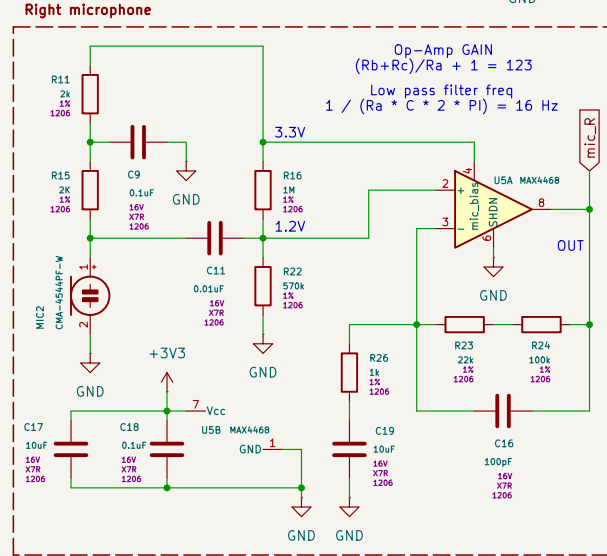

ERASMUS+ GEMS RUBY

Erasmus+ project KA2: Cooperation partnerships in higher education
 2022-1-SI01-KA220-HED-000087727
 Contact: gasper.skulj@fs.uni-lj.si

GEMS – Graceful Equalising of Mechatronics Students

Sheet: /
 File: GEMS_Ruby.kicad_sch

Title: RUBY

Size: A4 Date: 2024-03-07
 KiCad E.D.A. 8.0.0

Rev: 0_0
 Id: 1/1