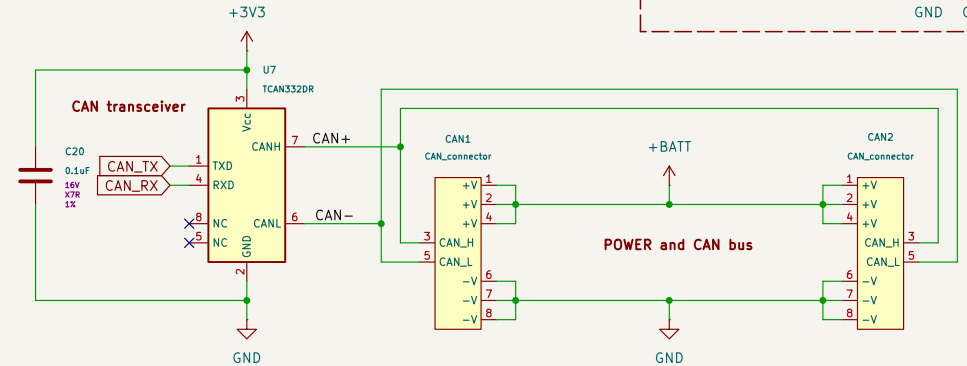

ERASMUS+ GEMS RUBY

Erasmus+ project KA2: Cooperation partnerships in higher education
 2022-1-SI01-KA220-HED-000087727
 Contact: gasper.skulj@fs.uni-lj.si

GEMS – Graceful Equalising of Mechatronics Students

Sheet: /
 File: GEMS_Ruby.kicad_sch

Title: RUBY

Size: A4 Date: 2024-03-07
 KiCad E.D.A. 8.0.0

Rev: 0_0
 Id: 1/1