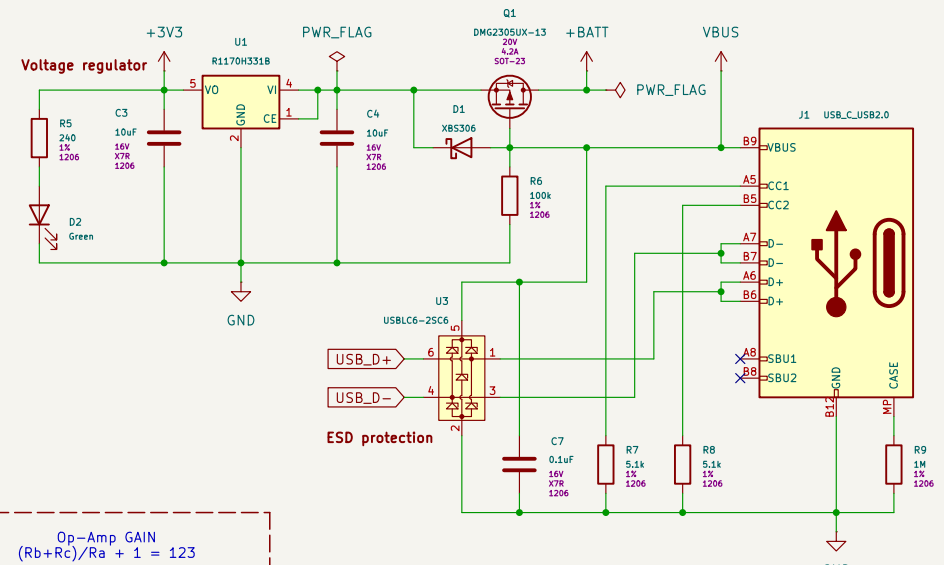

ERASMUS+ GEMS RUBY

Erasmus+ project KA2: Cooperation partnerships in higher education
 2022-1-SI01-KA220-HED-000087727
 Contact: gasper.skulj@fs.uni-lj.si

GEMS – Graceful Equalising of Mechatronics Students

Sheet: /
 File: GEMS_Ruby.kicad_sch

Title: RUBY

Size: A4 Date: 2024-03-07
 KiCad E.D.A. 8.0.0

Rev: 0_0
 Id: 1/1