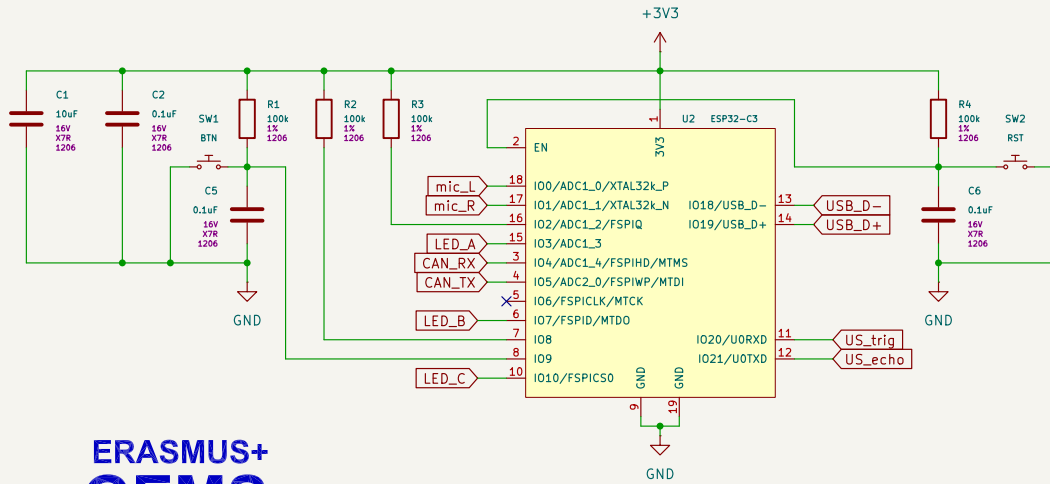

ERASMUS+ GEMS RUBY

Erasmus+ project KA2: Cooperation partnerships in higher education
 2022-1-SI01-KA220-HED-000087727
 Contact: gasper.skulj@fs.uni-lj.si

GEMS – Graceful Equalising of Mechatronics Students

Sheet: /
 File: GEMS_Ruby.kicad_sch

Title: RUBY

Size: A4 Date: 2024-03-07
 KiCad E.D.A. 8.0.0

Rev: 0_0
 Id: 1/1