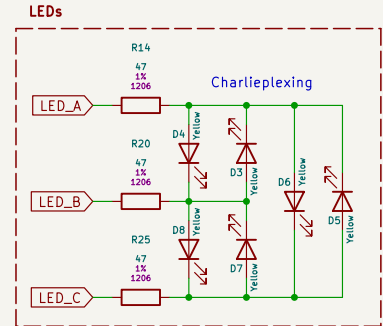

ERASMUS+ GEMS RUBY

Erasmus+ project KA2: Cooperation partnerships in higher education
2022-1-SI01-KA220-HED-000087727
Contact: gasper.skulj@fs.uni-lj.si

GEMS – Graceful Equalising of Mechatronics Students

Sheet: /
File: GEMS_Ruby.kicad_sch

Title: RUBY

Size: A4 Date: 2024-03-07
KiCad E.D.A. 8.0.0

Rev: 0_0
Id: 1/1